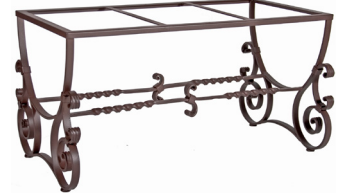

6-DT07
Dining Table Base
53.75"W x 26.5"D x 29"H

FITS TABLE TOPS:

- ☐ 42X72" ○ ■
- ☐ 42X84" ○ ▲ ■ □

○ = Umbrella Hole Available ■ = Available with Porcelain ▲ = Available with Dekton □ = Available with Micro Mesh