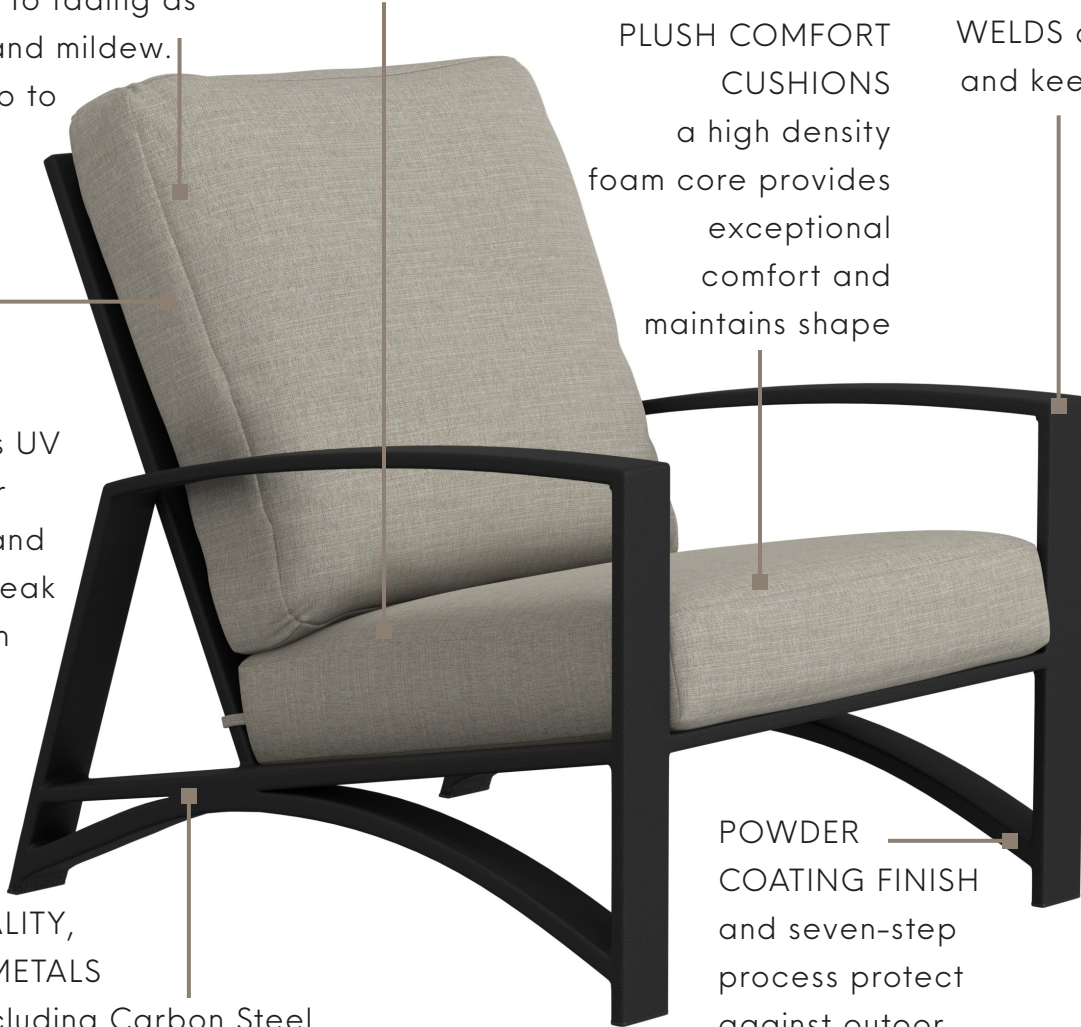

LE LINEAR *ELITE*

LUXURY OUTDOOR FURNITURE & FIREPITS

AND 100% POLYPROPYLENE FABRIC is quick drying and is more resistant to fading as well as mold and mildew. It also holds up to chemicals like pool chlorine

WATER RESISTANT BARRIER FABRIC repels moisture and has a high breathability factor

FULL CIRCUMFERENCE WELDS are stronger and keep water out

PLUSH COMFORT CUSHIONS a high density foam core provides exceptional comfort and maintains shape

PTFE BONDED SEWING THREAD is UV and water resistant and will not break down from harsh chemicals

HIGHEST QUALITY, STRONGEST METALS AVAILABLE including Carbon Steel, Galvanized Steel, and 6061 Aluminum

POWDER COATING FINISH and seven-step process protect against outdoor elements

INDUSTRY LEADING WARRANTY

We proudly offer a 5 year warranty on frames and finishes, and one year warranty on cushions, slings, and seat support webbing